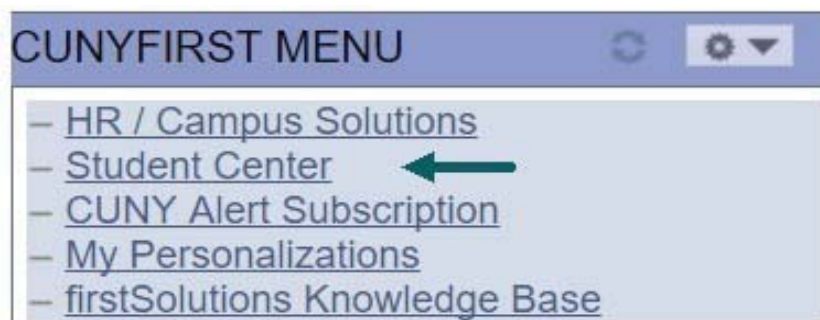

How to Retrieve My CUNYfirst ID (8-Digit EMPLID)

1. Go to the CUNYfirst website: <https://home.cunyfirst.cuny.edu>

2. At the login page, enter your **CUNYfirst Username and Password**, then click on **Log-in**

3. Click on **Student Center**

4. Your CUNYfirst ID (**EMPLID**) number will be displayed at the top of the page

ID: 00000000

Student Center