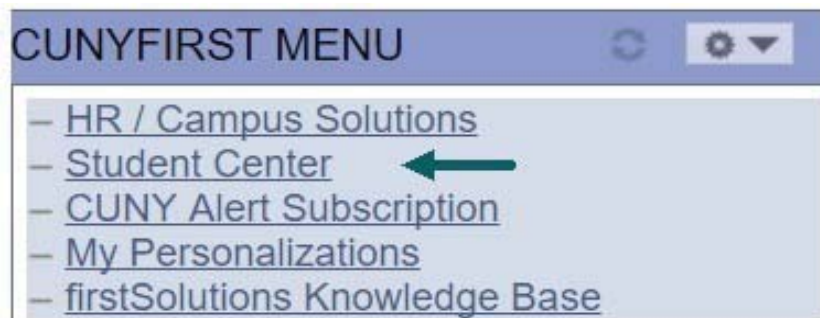

How to Retrieve My CUNYfirst ID (8-Digit EMPLID)

1. Go to the CUNYfirst website: <https://home.cunyfirst.cuny.edu>

2. At the login page, enter your **CUNYfirst Username and Password**, then click on **Log-in**

3. Click on **Student Center**

4. Your CUNYfirst ID (**EMPLID**) number will be displayed at the top of the page

ID: 00000000

Student Center